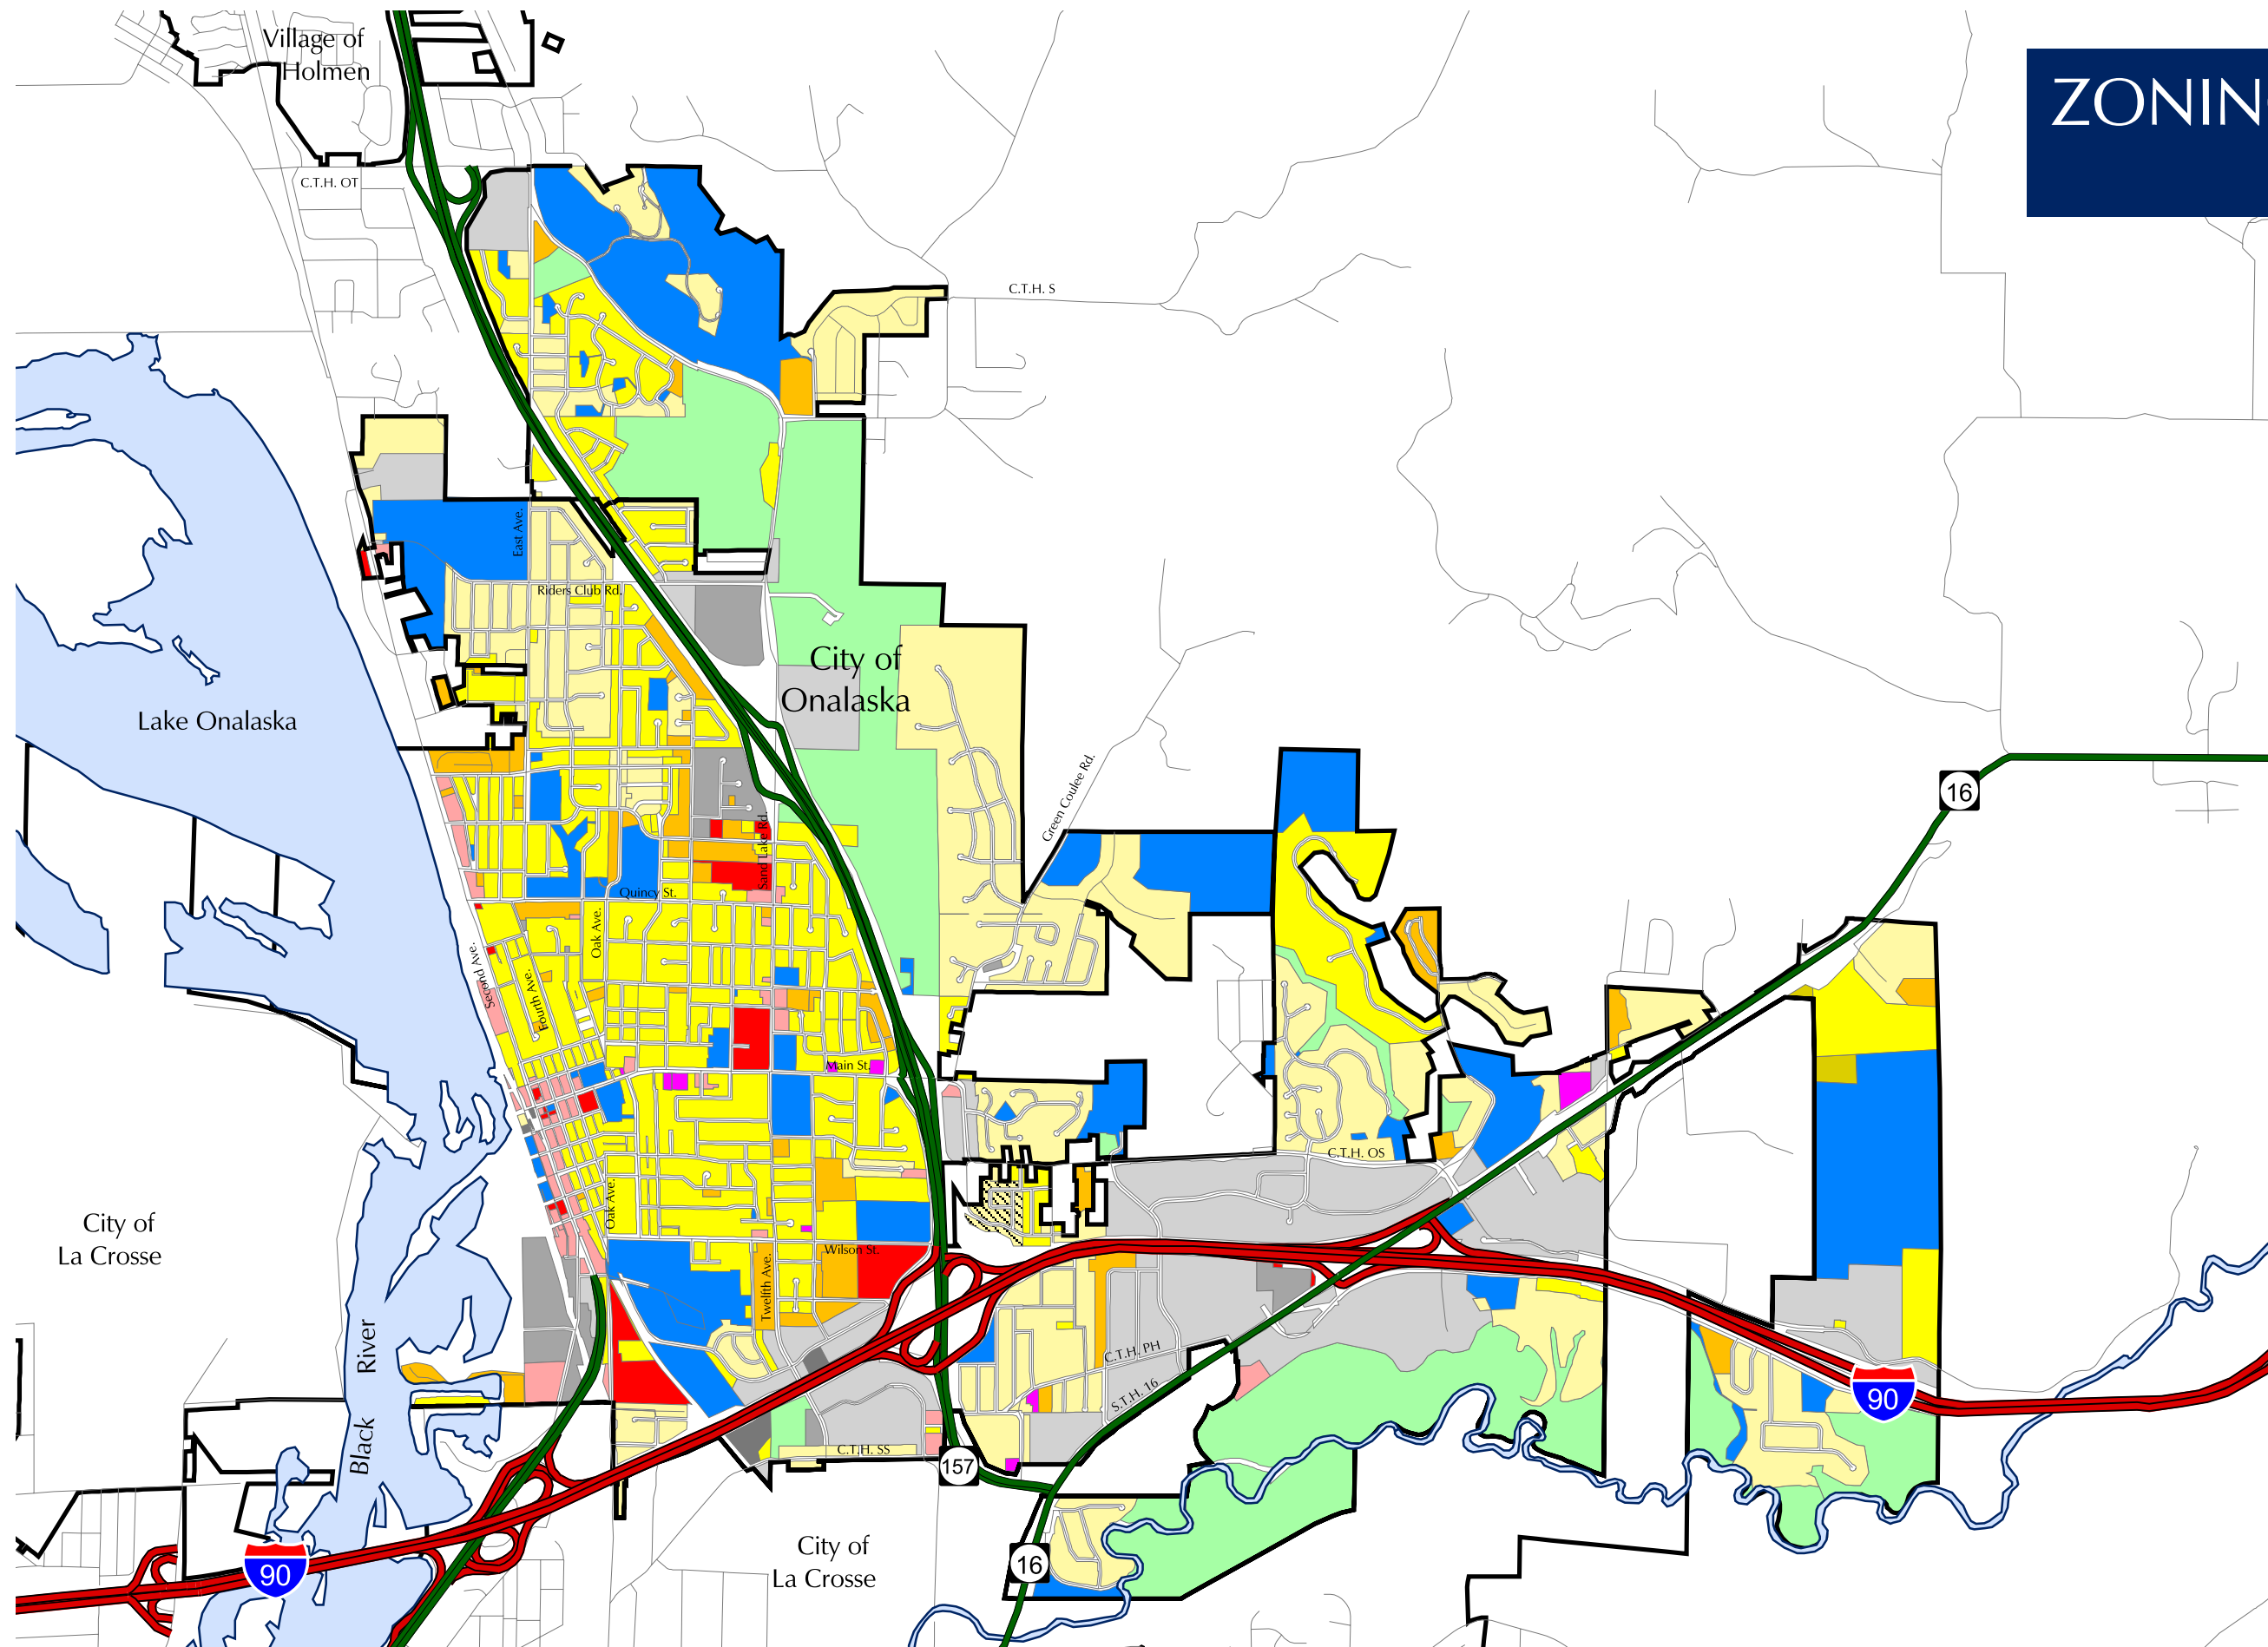

# ZONING

City of Onalaska  
Comprehensive Plan  
2025  
Figure X.X  
Onalaska, Wisconsin

- Legend
- A1
  - B1
  - B2
  - M1
  - M2
  - M3
  - P1
  - R1
  - R160
  - R23
  - R4
  - RMH
  - TC

Location Map

0 1/2 Mile 1 Mile