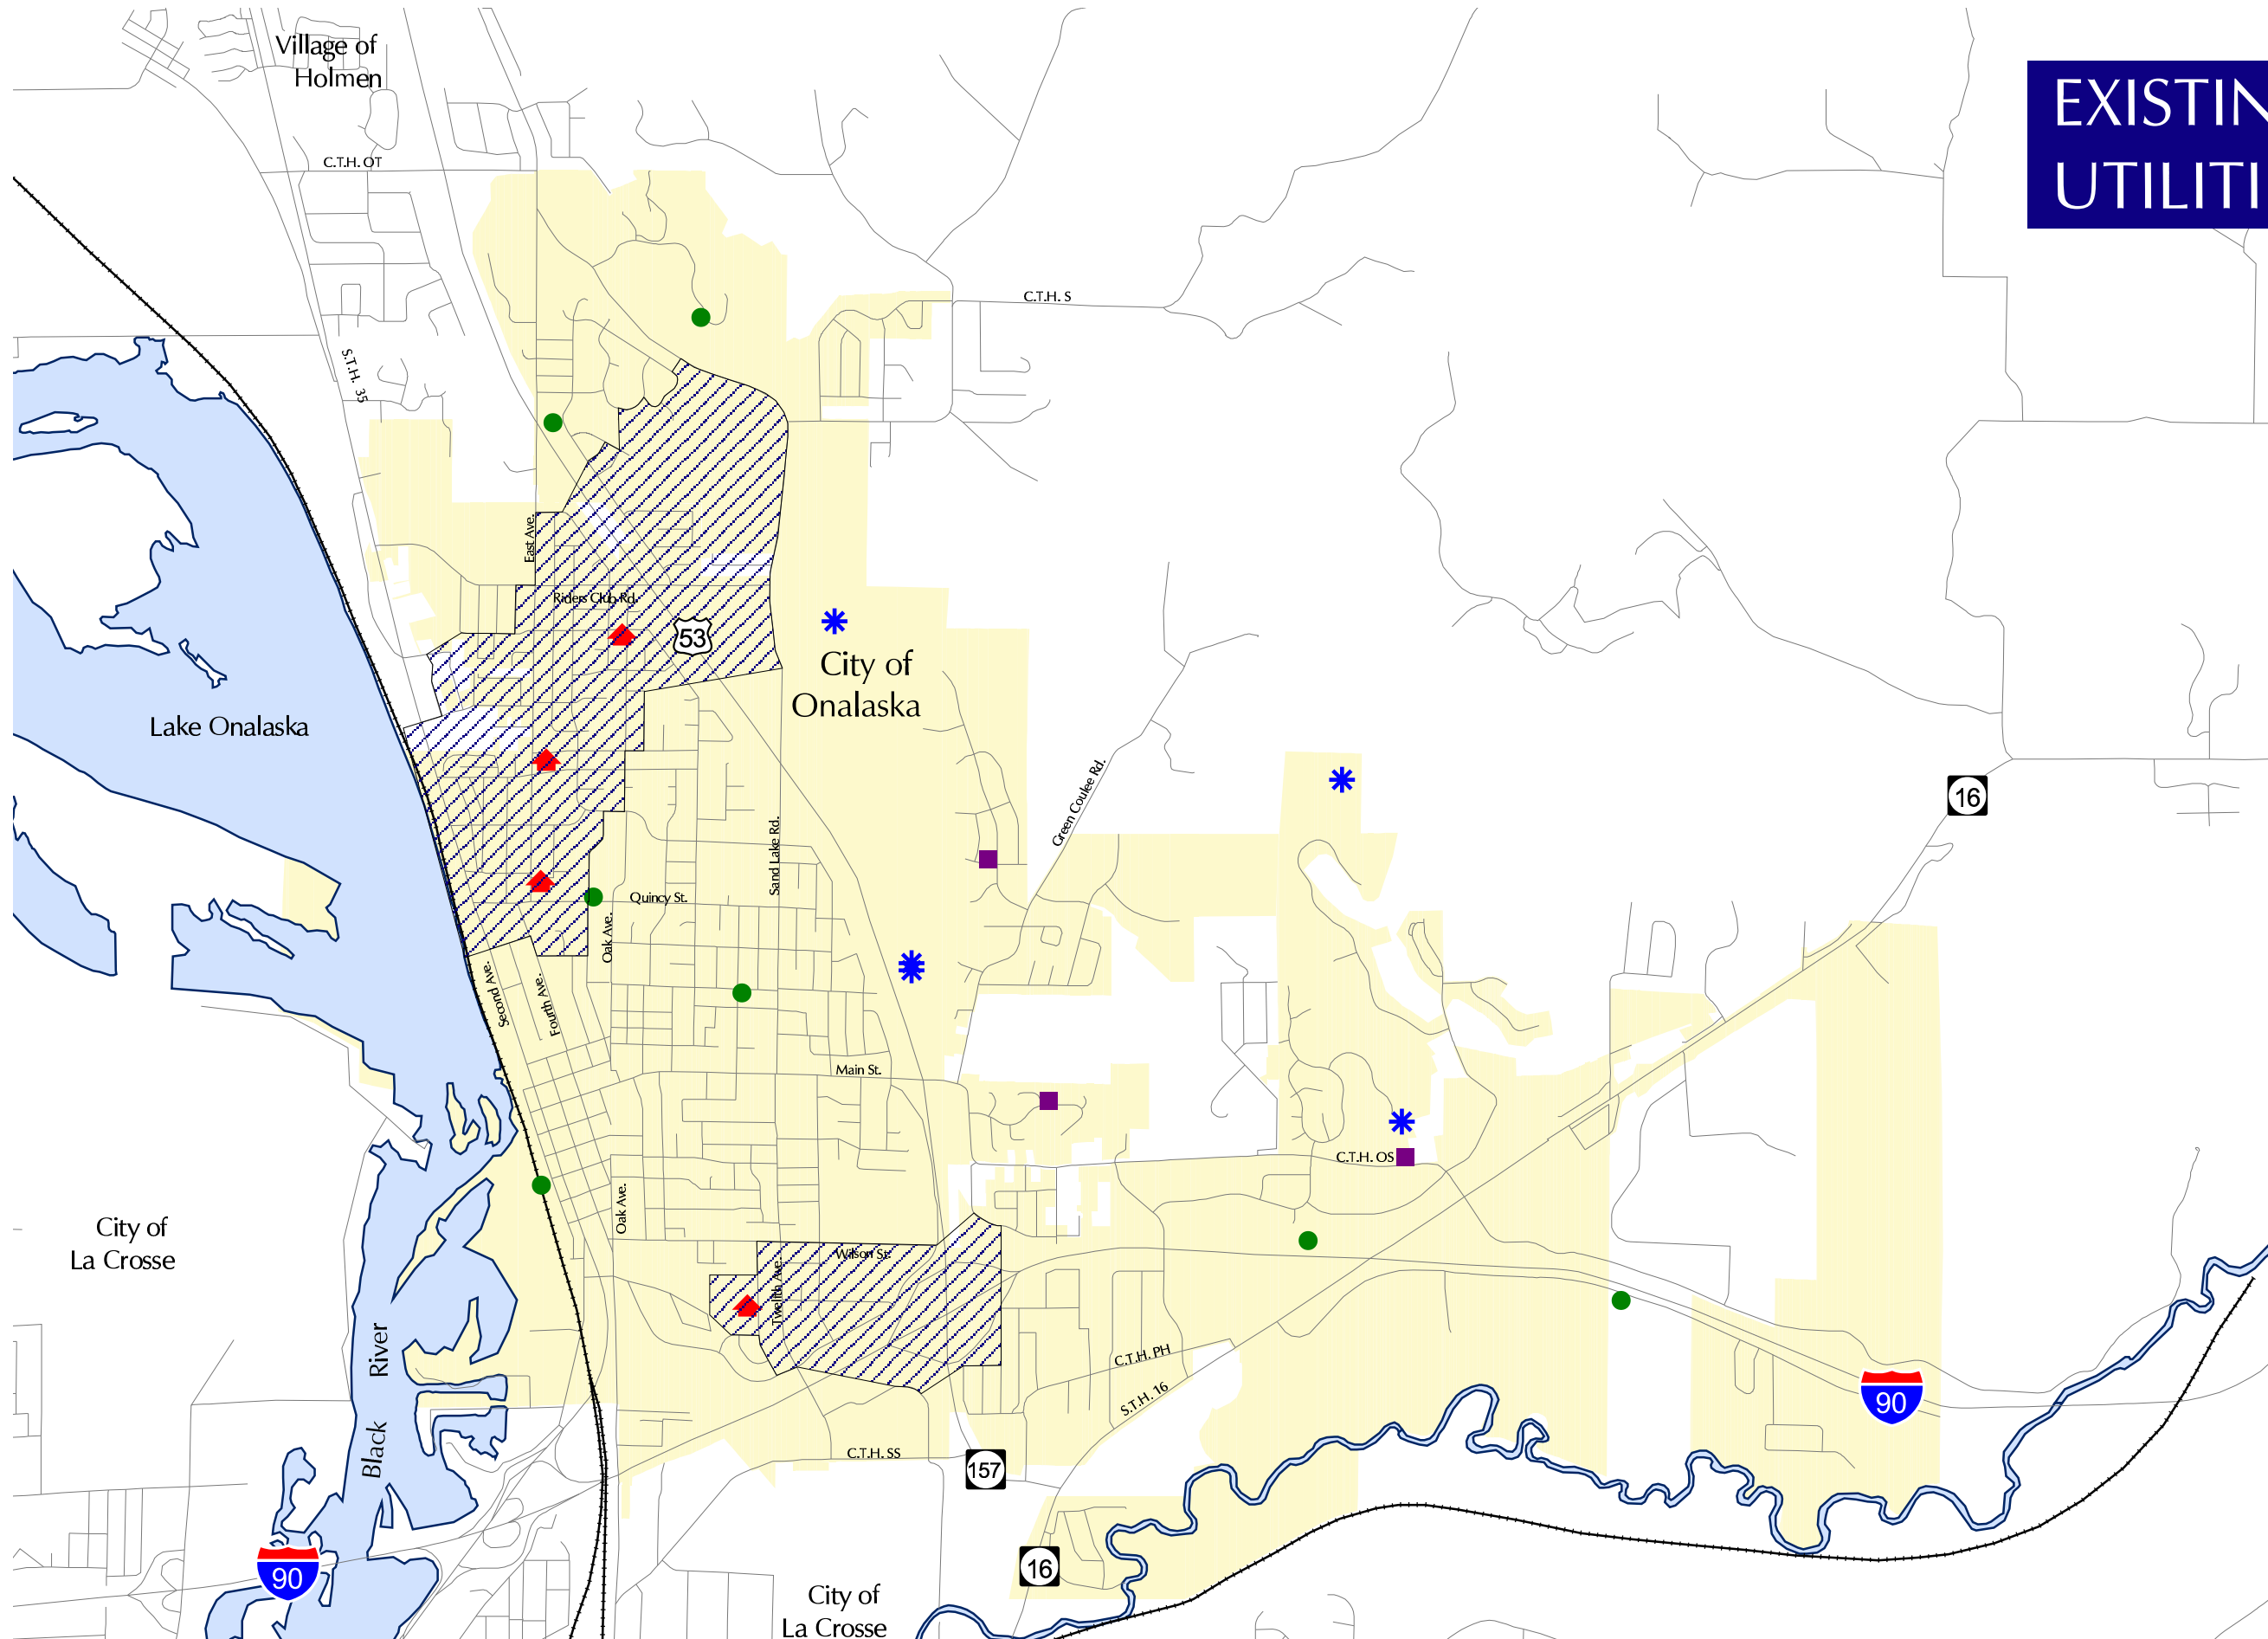

# EXISTING UTILITIES

City of Onalaska  
Smart Growth Plan  
Figure X.X  
Onalaska, Wisconsin

- Legend
- Lift Station
  - Booster Station
  - \* Reservoir
  - ▲ Well House
  - ▨ Well Head Protection
  - City of Onalaska
  - Road Centerline
  - Railroad