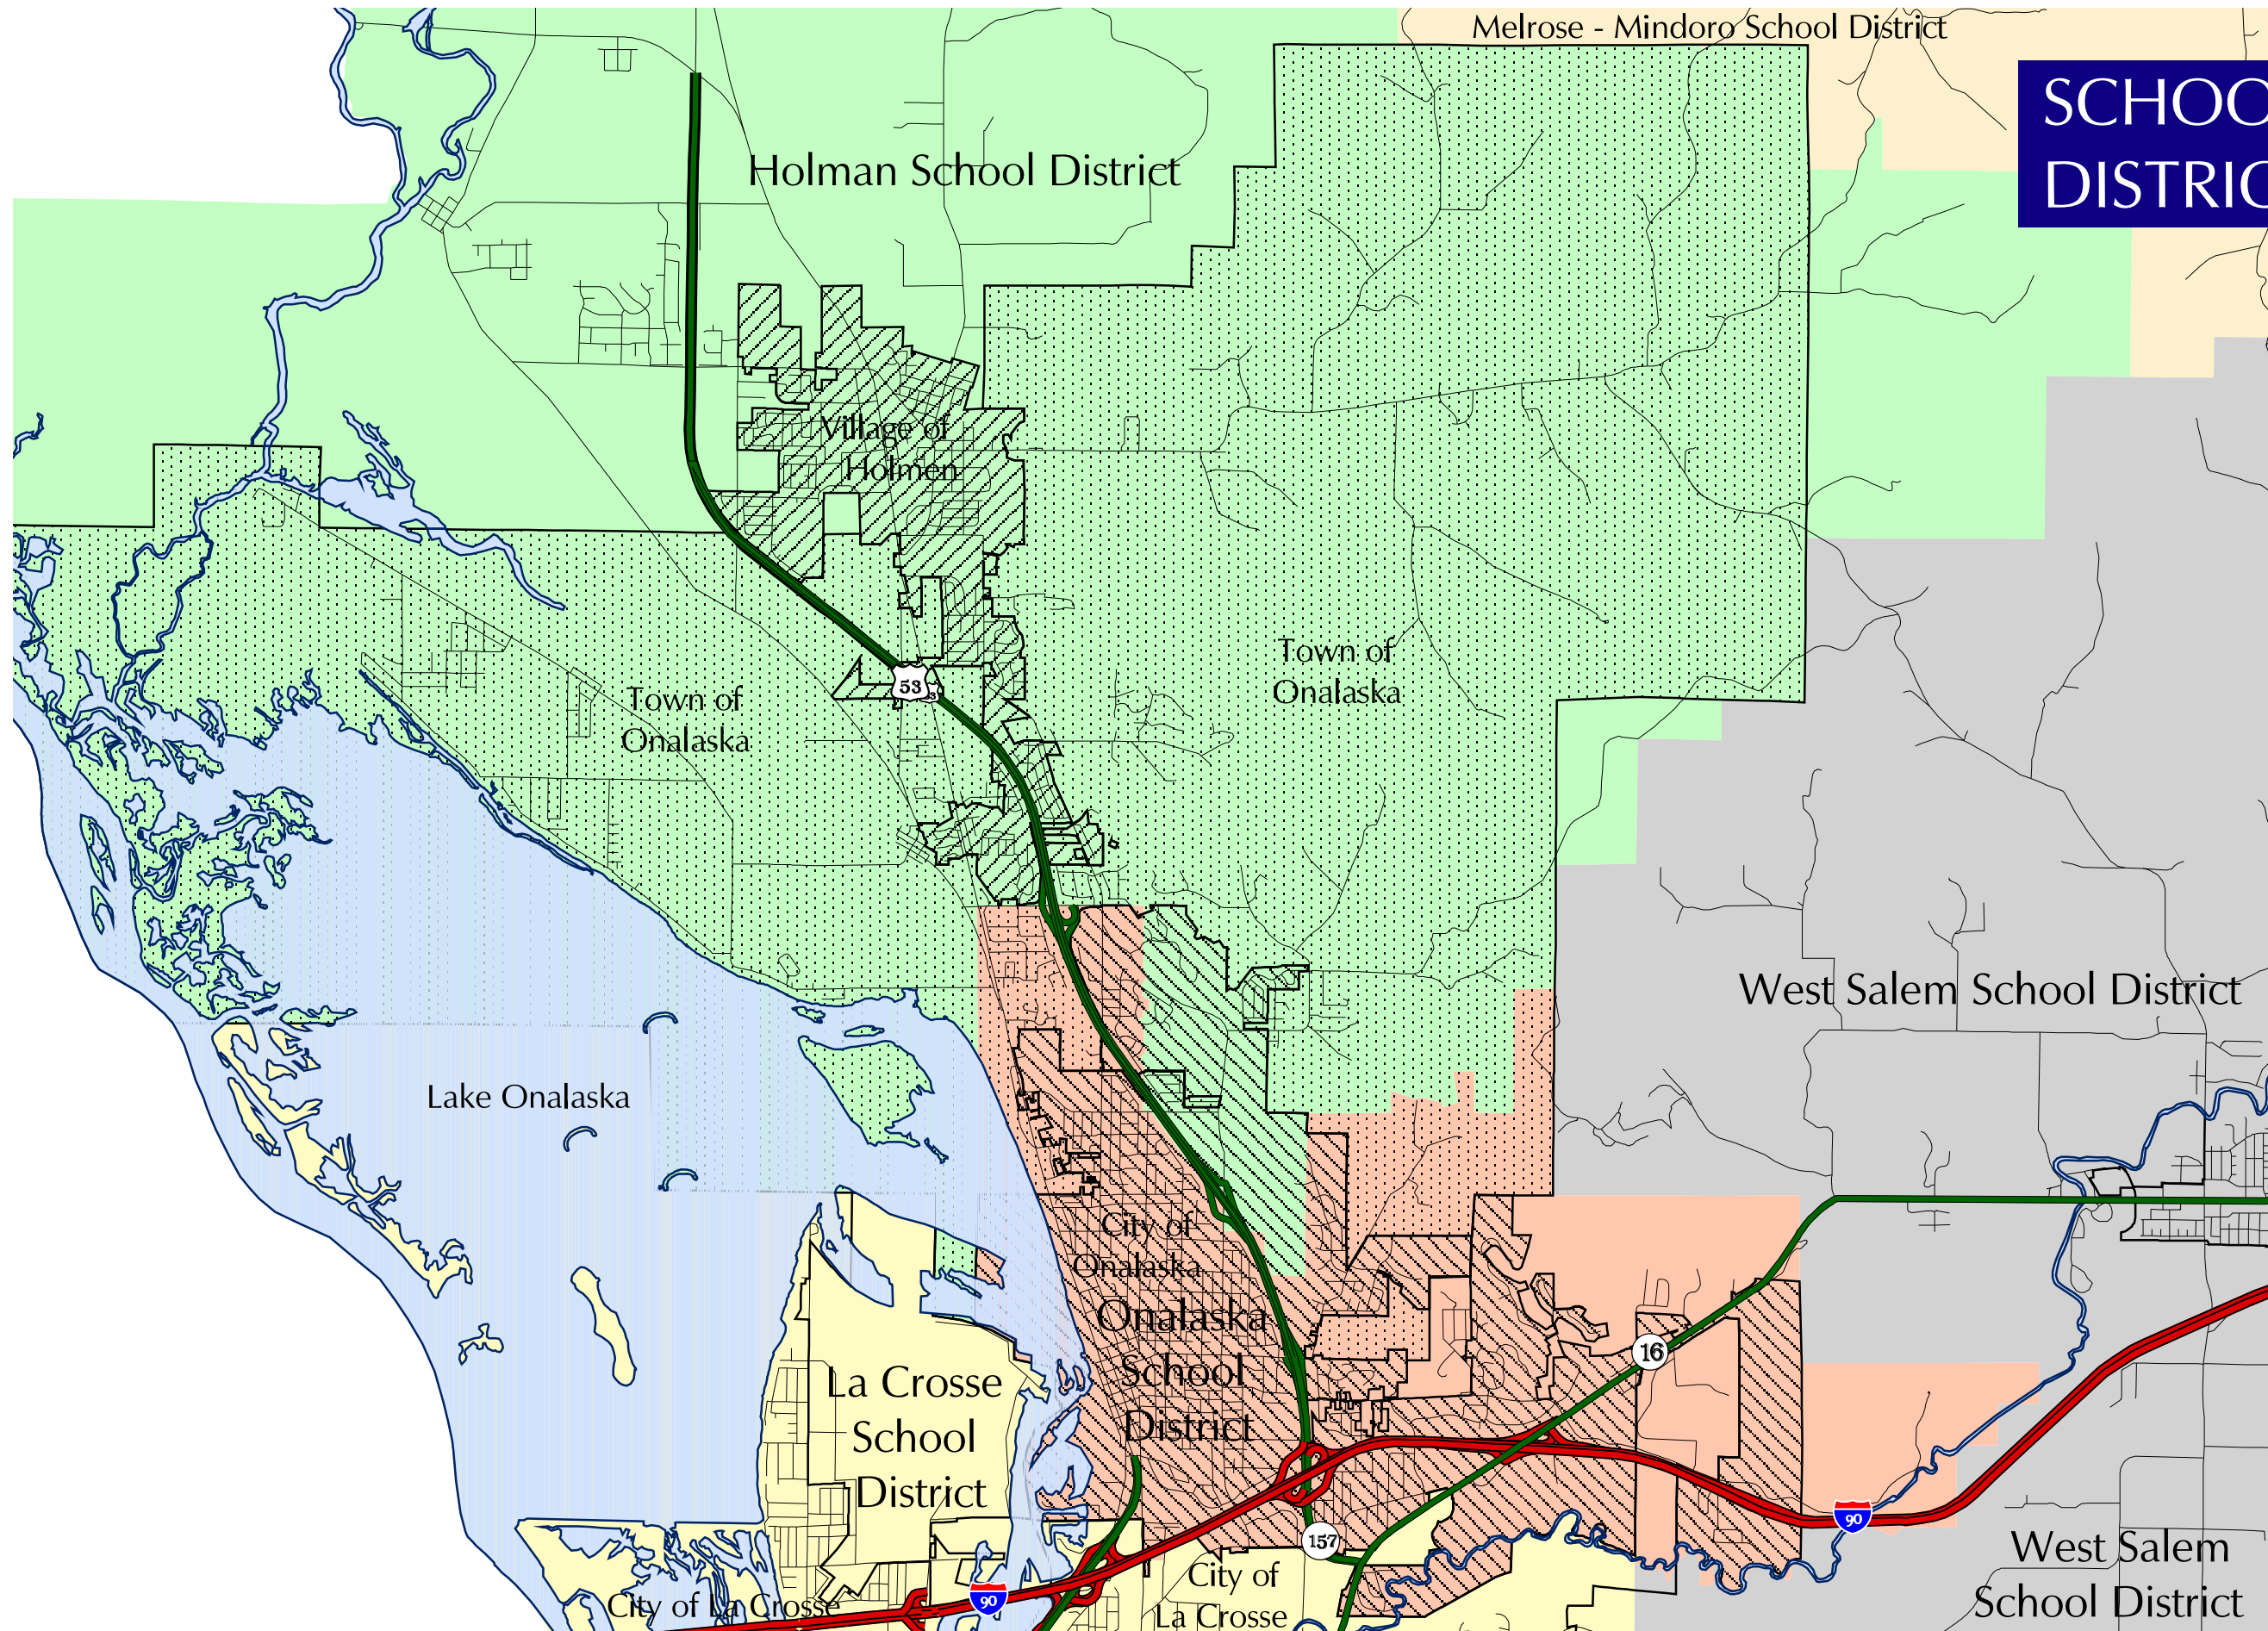

# SCHOOL DISTRICTS

City of Onalaska  
Smart Growth Plan

Map X

La Crosse County, Wisconsin

- Legend
- HOLMEN SCHOOL DISTRICT
  - LACROSSE SCHOOL DISTRICT
  - ONALASKA SCHOOL DISTRICT
  - WEST SALEM SCHOOL DISTRICT
  - MELROSE - MINDORO SCHOOL DISTRICT
  - CITY OF ONALASKA
  - VILLAGE OF HOLMEN
  - TOWN OF ONALASKA