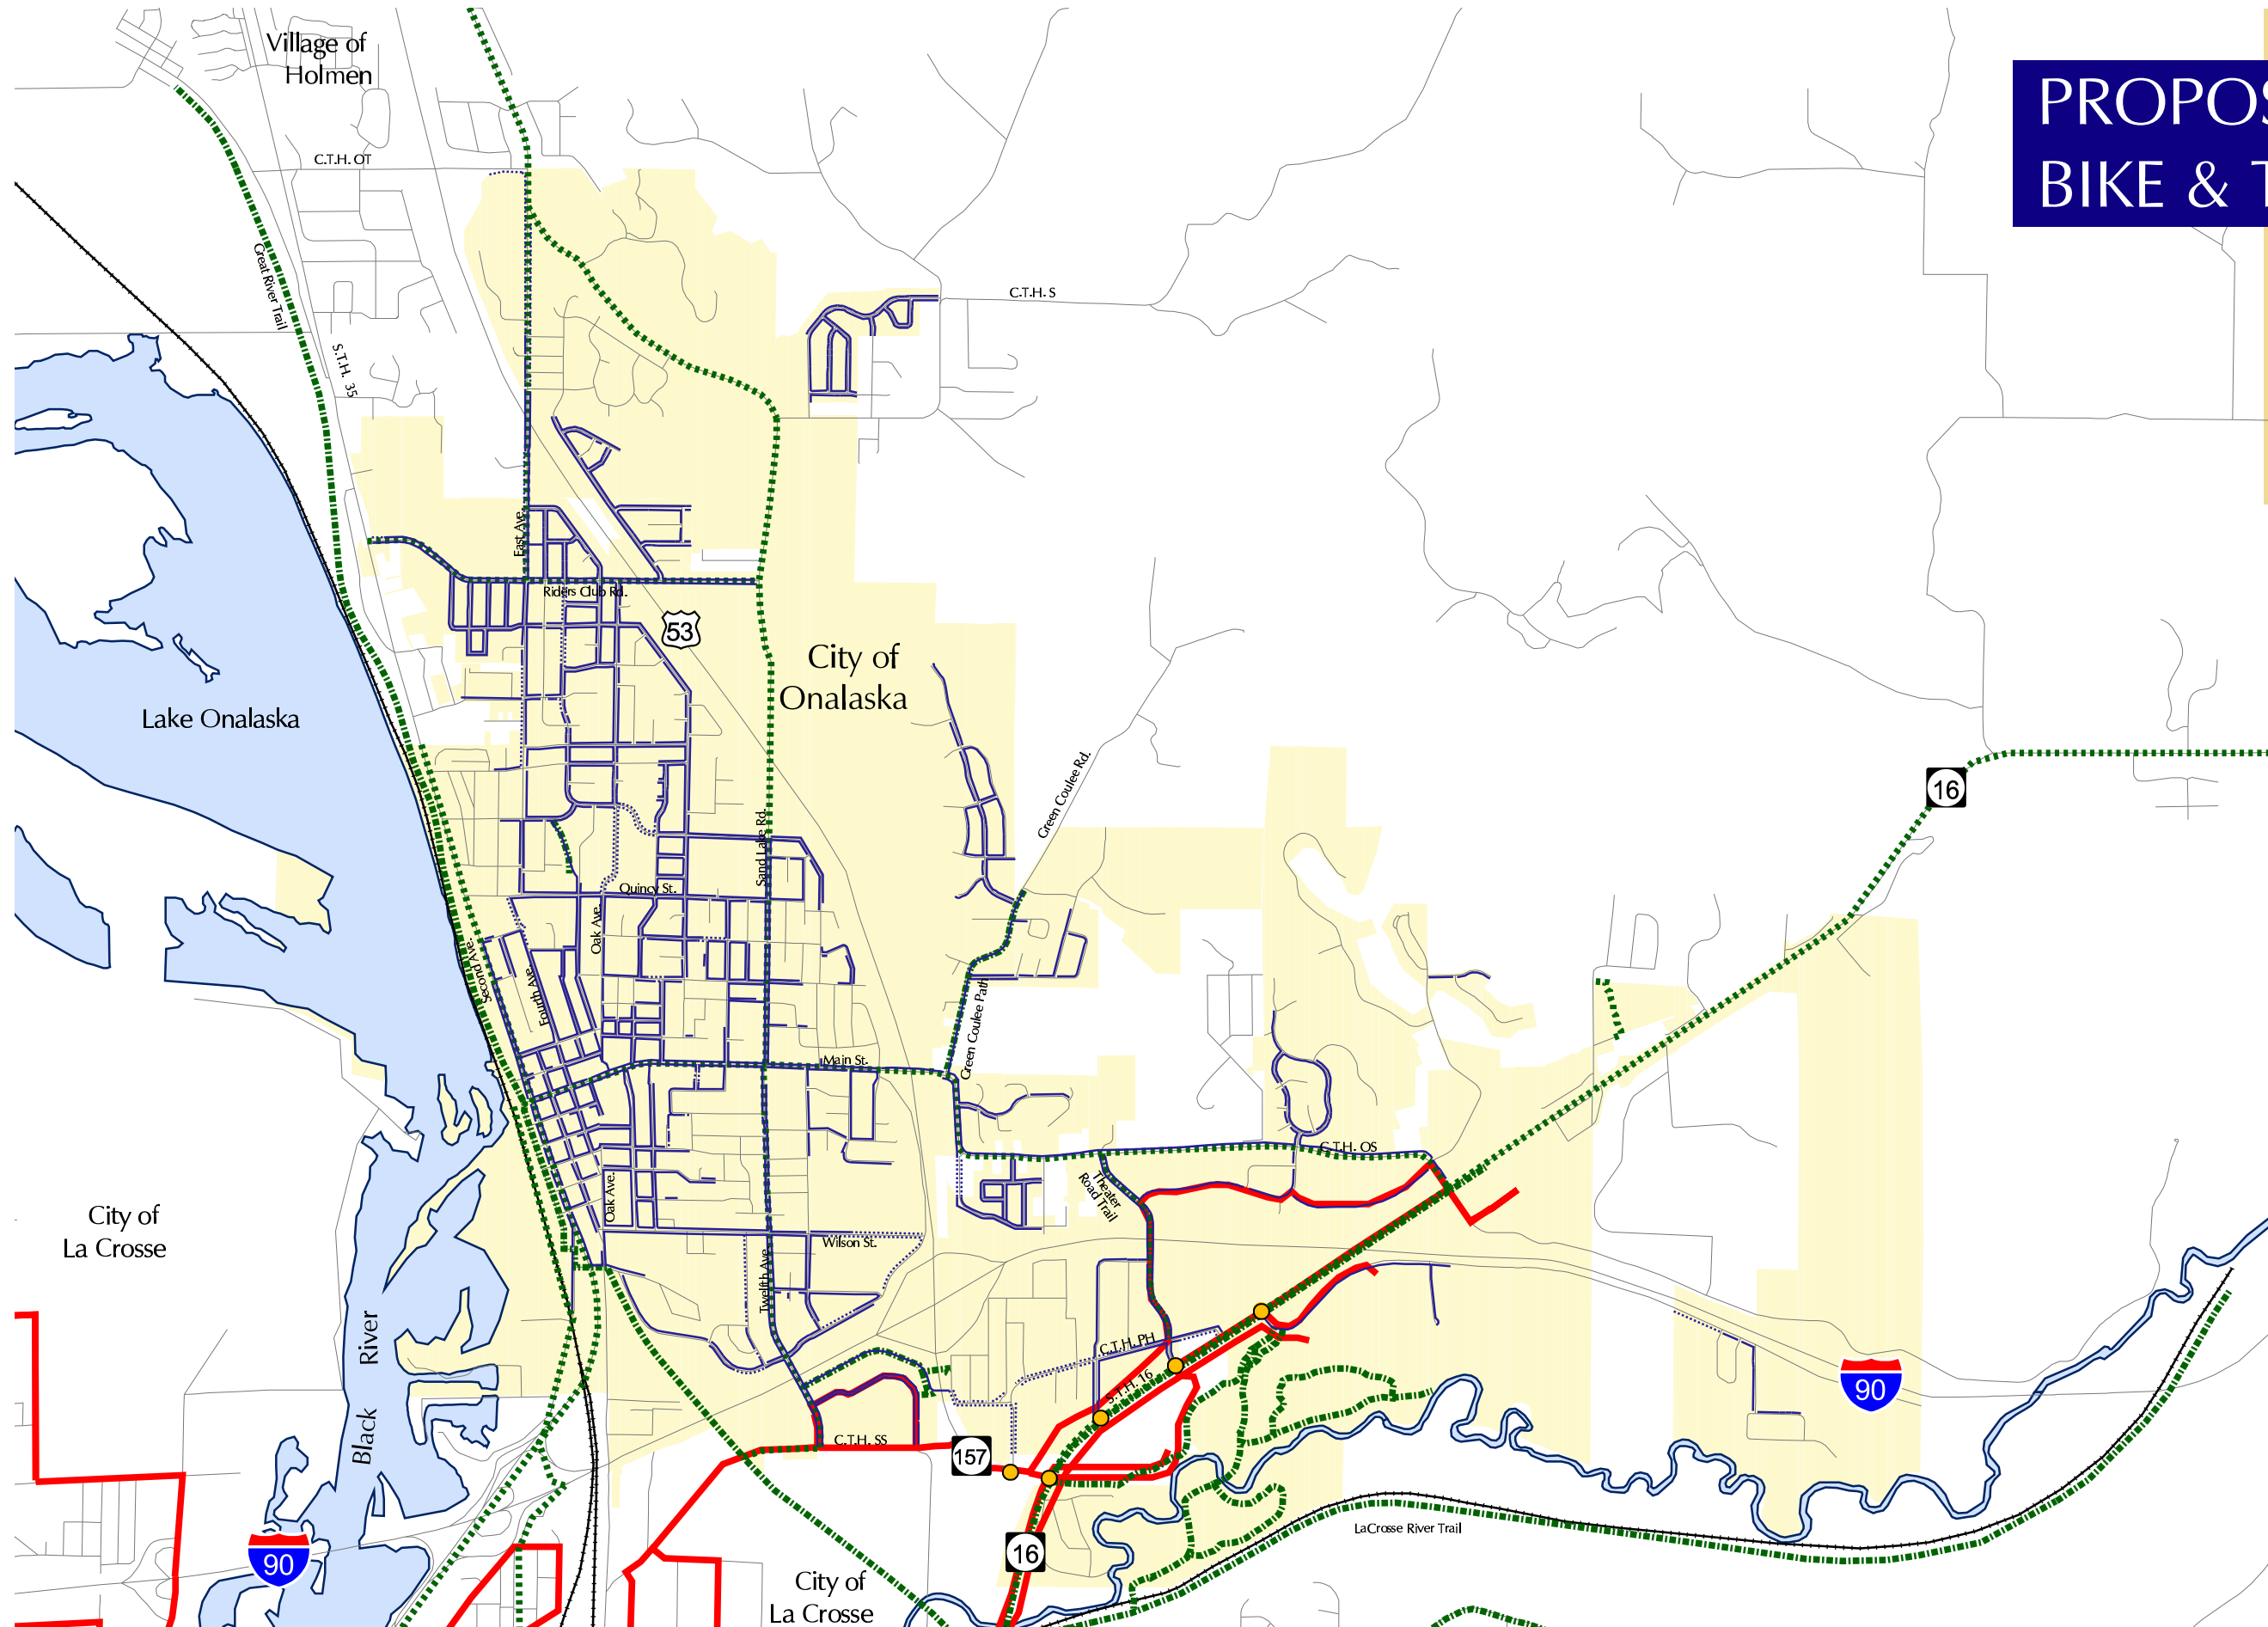

PROPOSED PED/ BIKE & TRANSIT

City of Onalaska
Smart Growth Plan
Figure X.X
Onalaska, Wisconsin

- Legend**
- Proposed Transit Route
 - - - Existing Bicycle Facility
 - · - · - Proposed Bicycle Facility
 - Existing Sidewalk
 - · - · - Proposed Sidewalk
 - Proposed Ped/ Bicycle Crossing
 - Road Centerline
 - - - Railroad
 - City of Onalaska