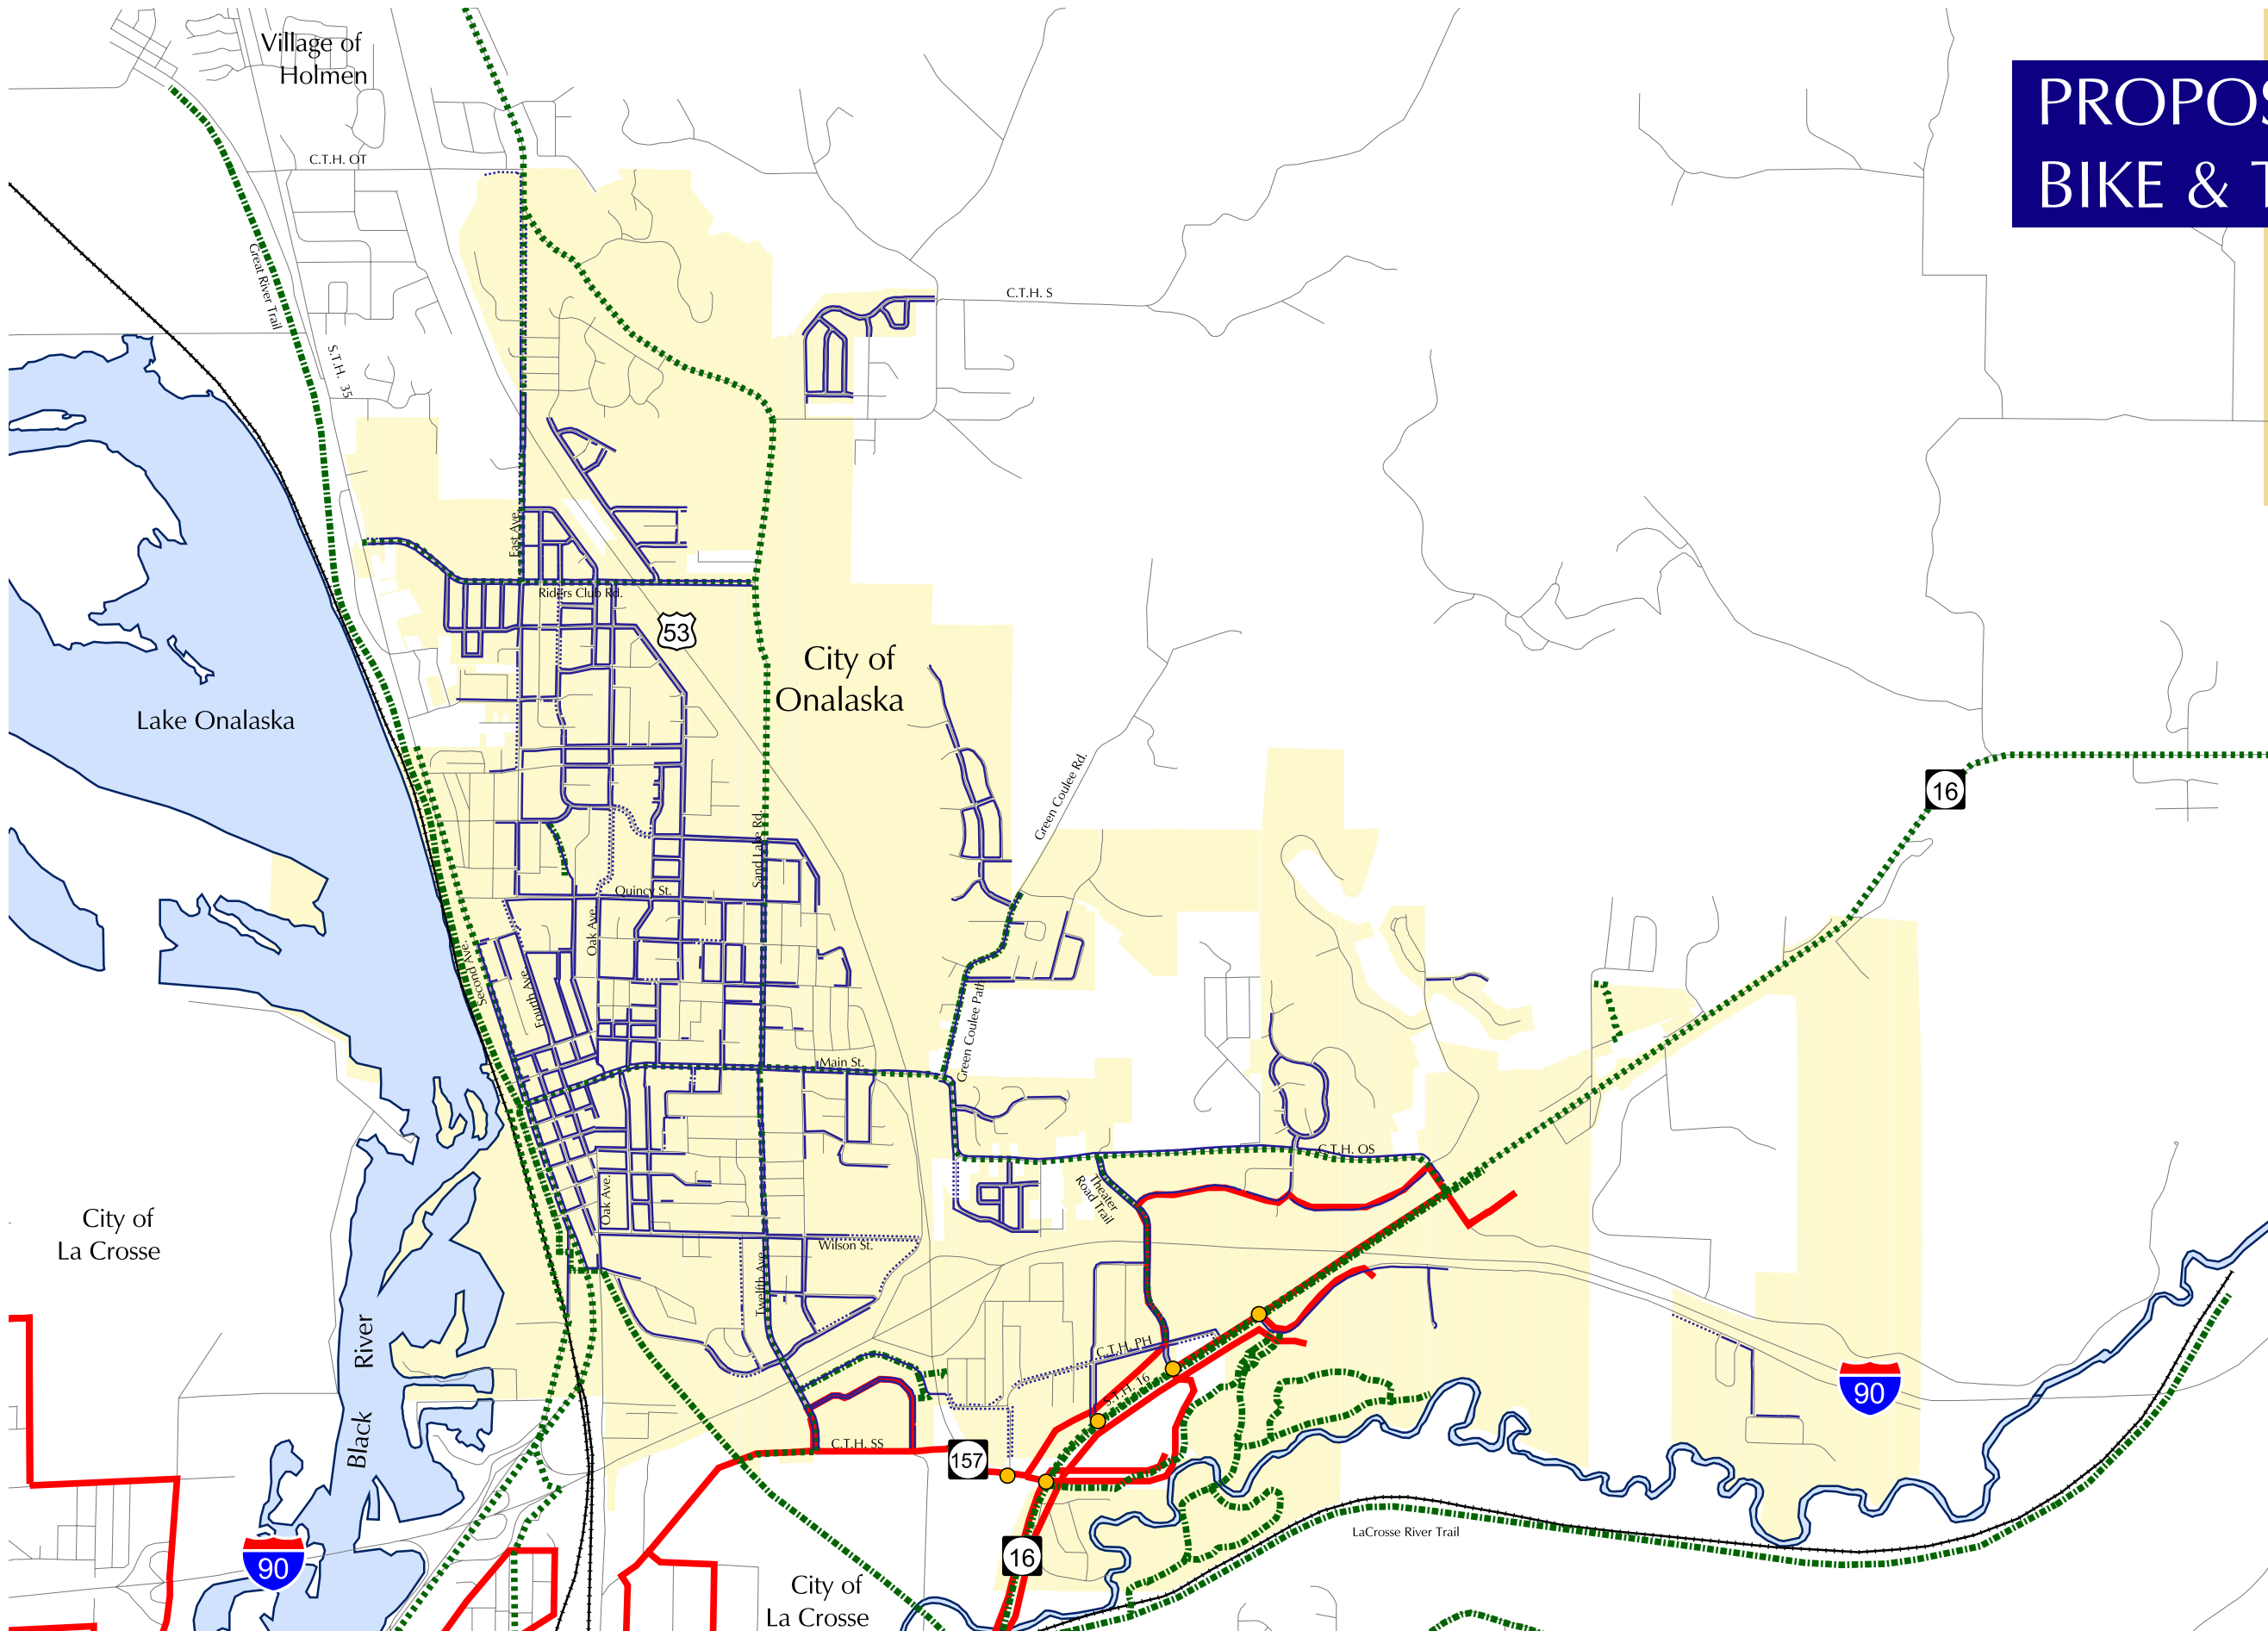

PROPOSED PED/ BIKE & TRANSIT

City of Onalaska
Smart Growth Plan

Figure X.X

Onalaska, Wisconsin

Legend

- Proposed Transit Route
- - - Existing Bicycle Facility
- · - · - Proposed Bicycle Facility
- Existing Sidewalk
- · - · - Proposed Sidewalk
- Proposed Ped/ Bicycle Crossing
- Road Centerline
- - - Railroad
- City of Onalaska

Location Map