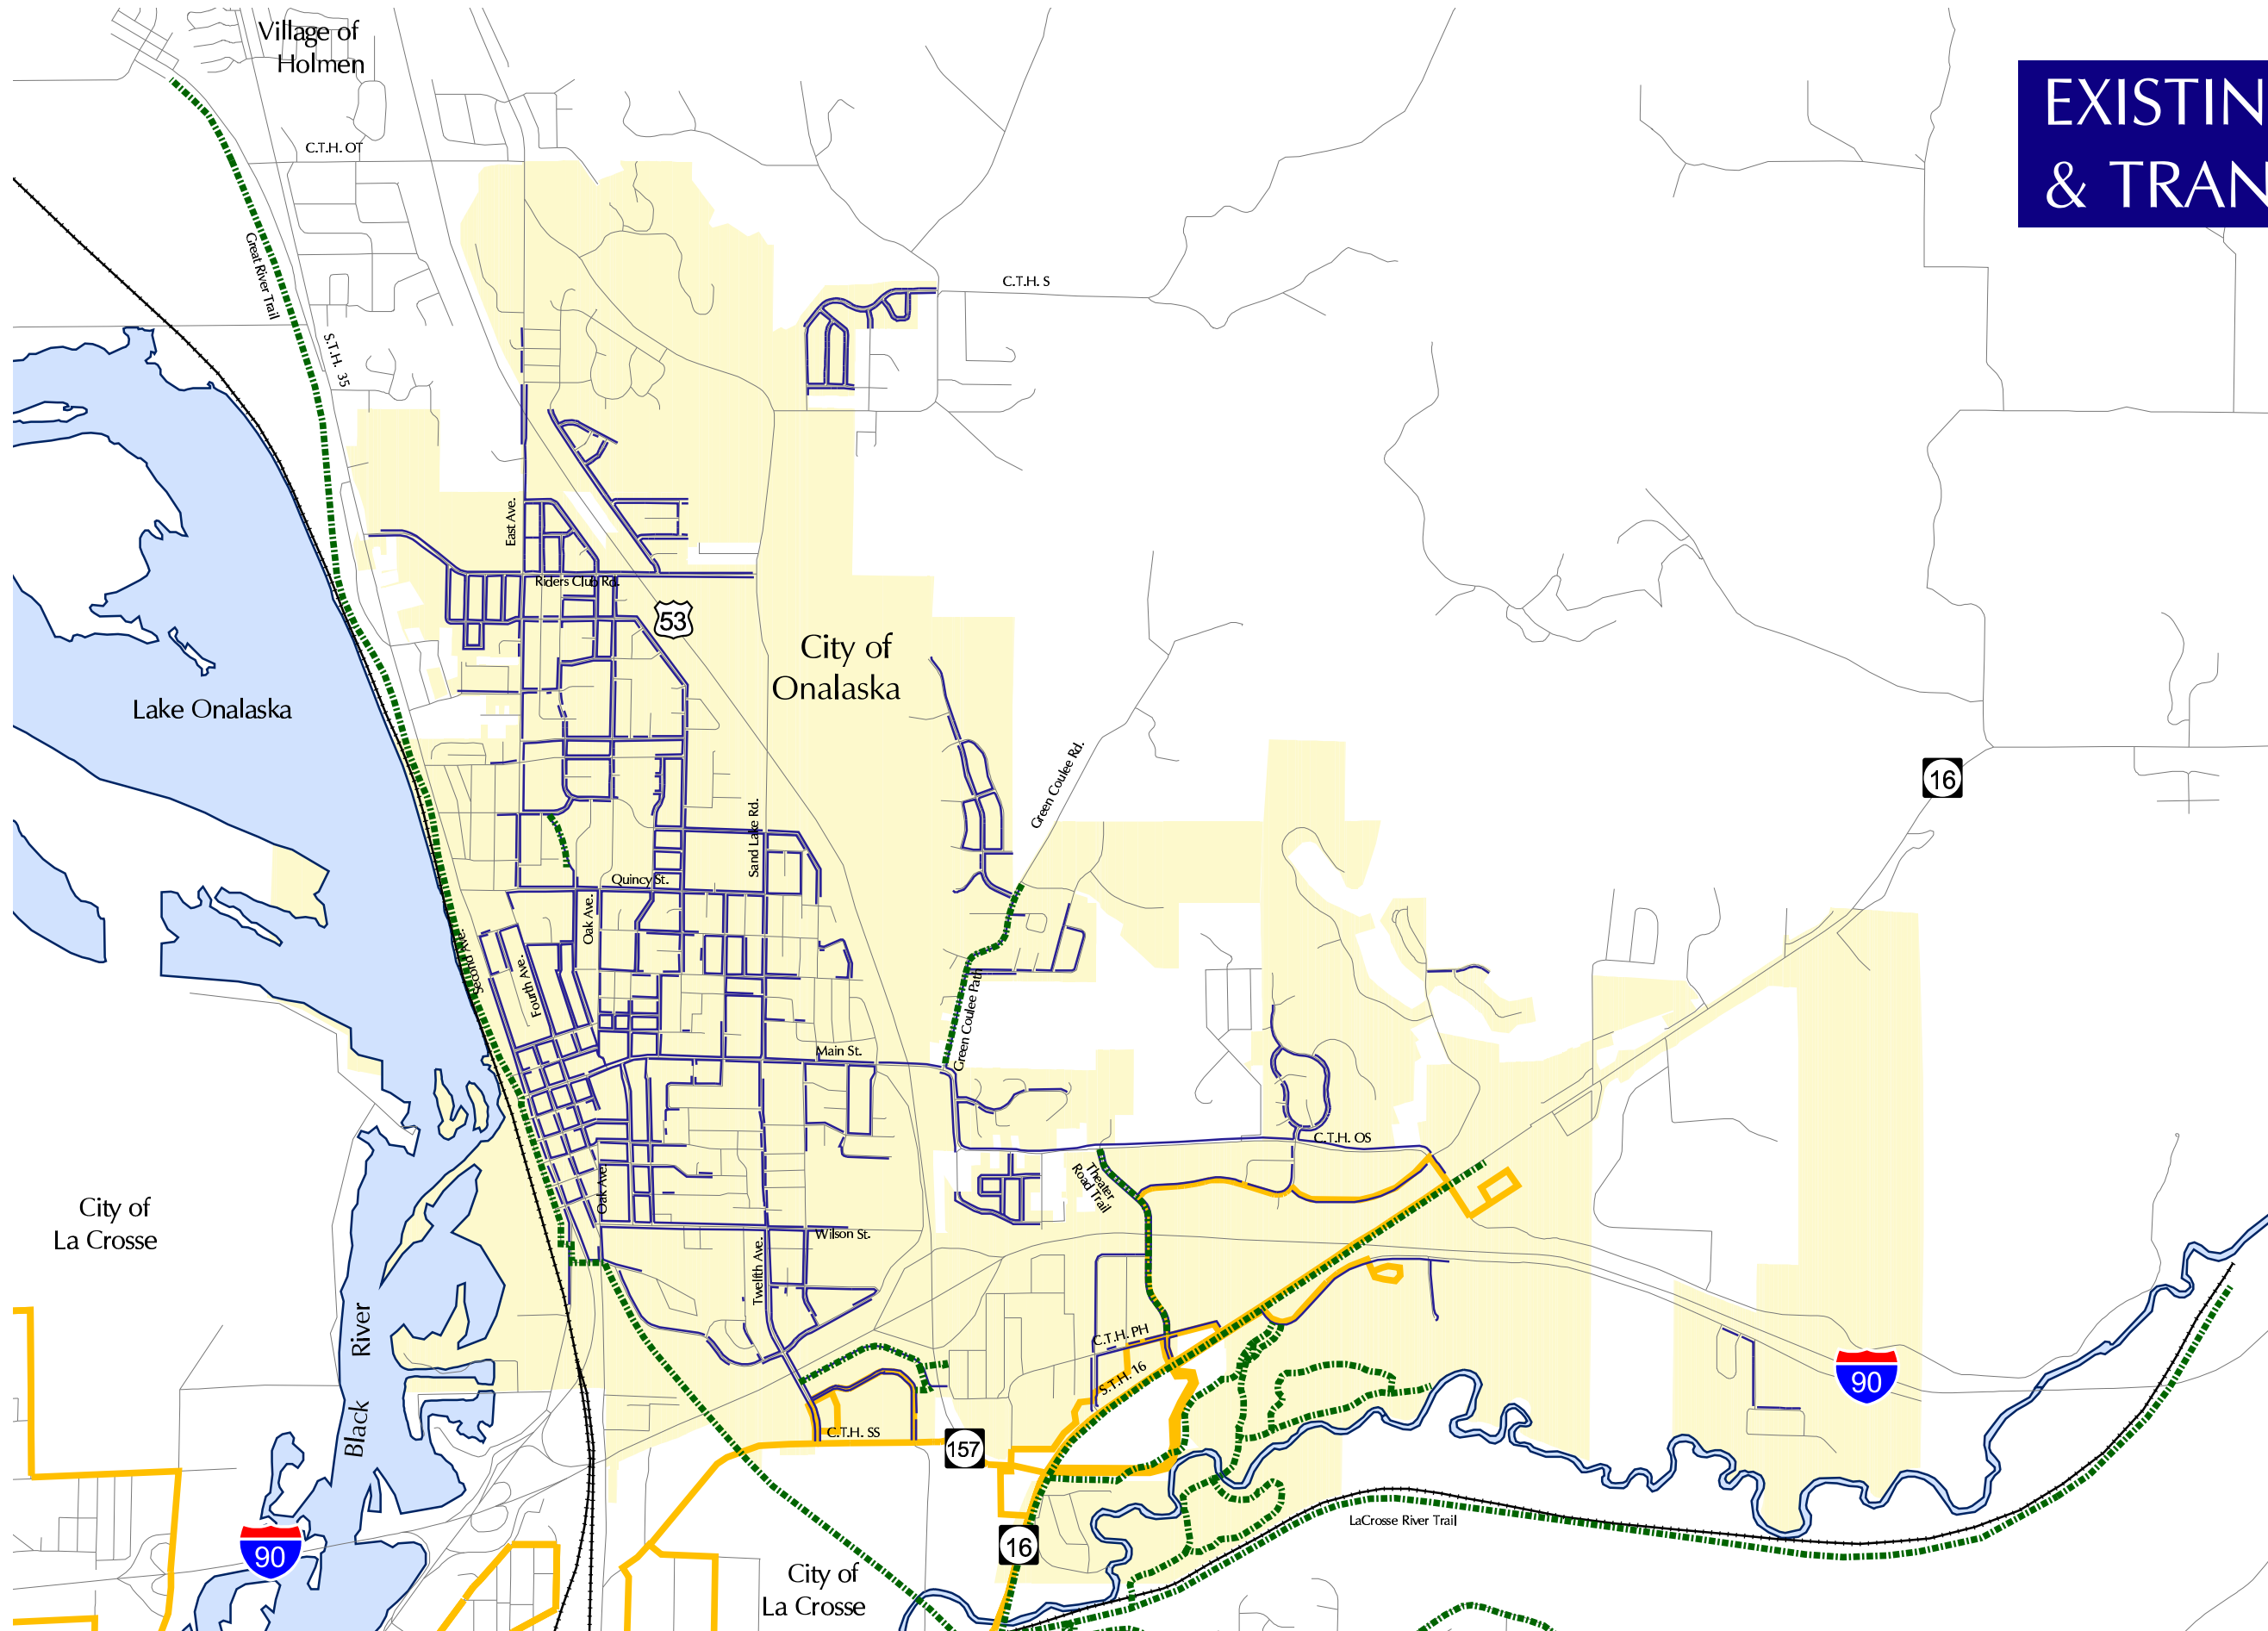

EXISTING PED/ BIKE & TRANSIT

City of Onalaska
Smart Growth Plan
Figure X.X
Onalaska, Wisconsin

- Legend**
-  Transit Route
 -  Bicycle Facility
 -  Sidewalk
 -  Road Centerline
 -  Railroad
 -  City of Onalaska

Location Map

0' 1/2 Mile 1 Mile