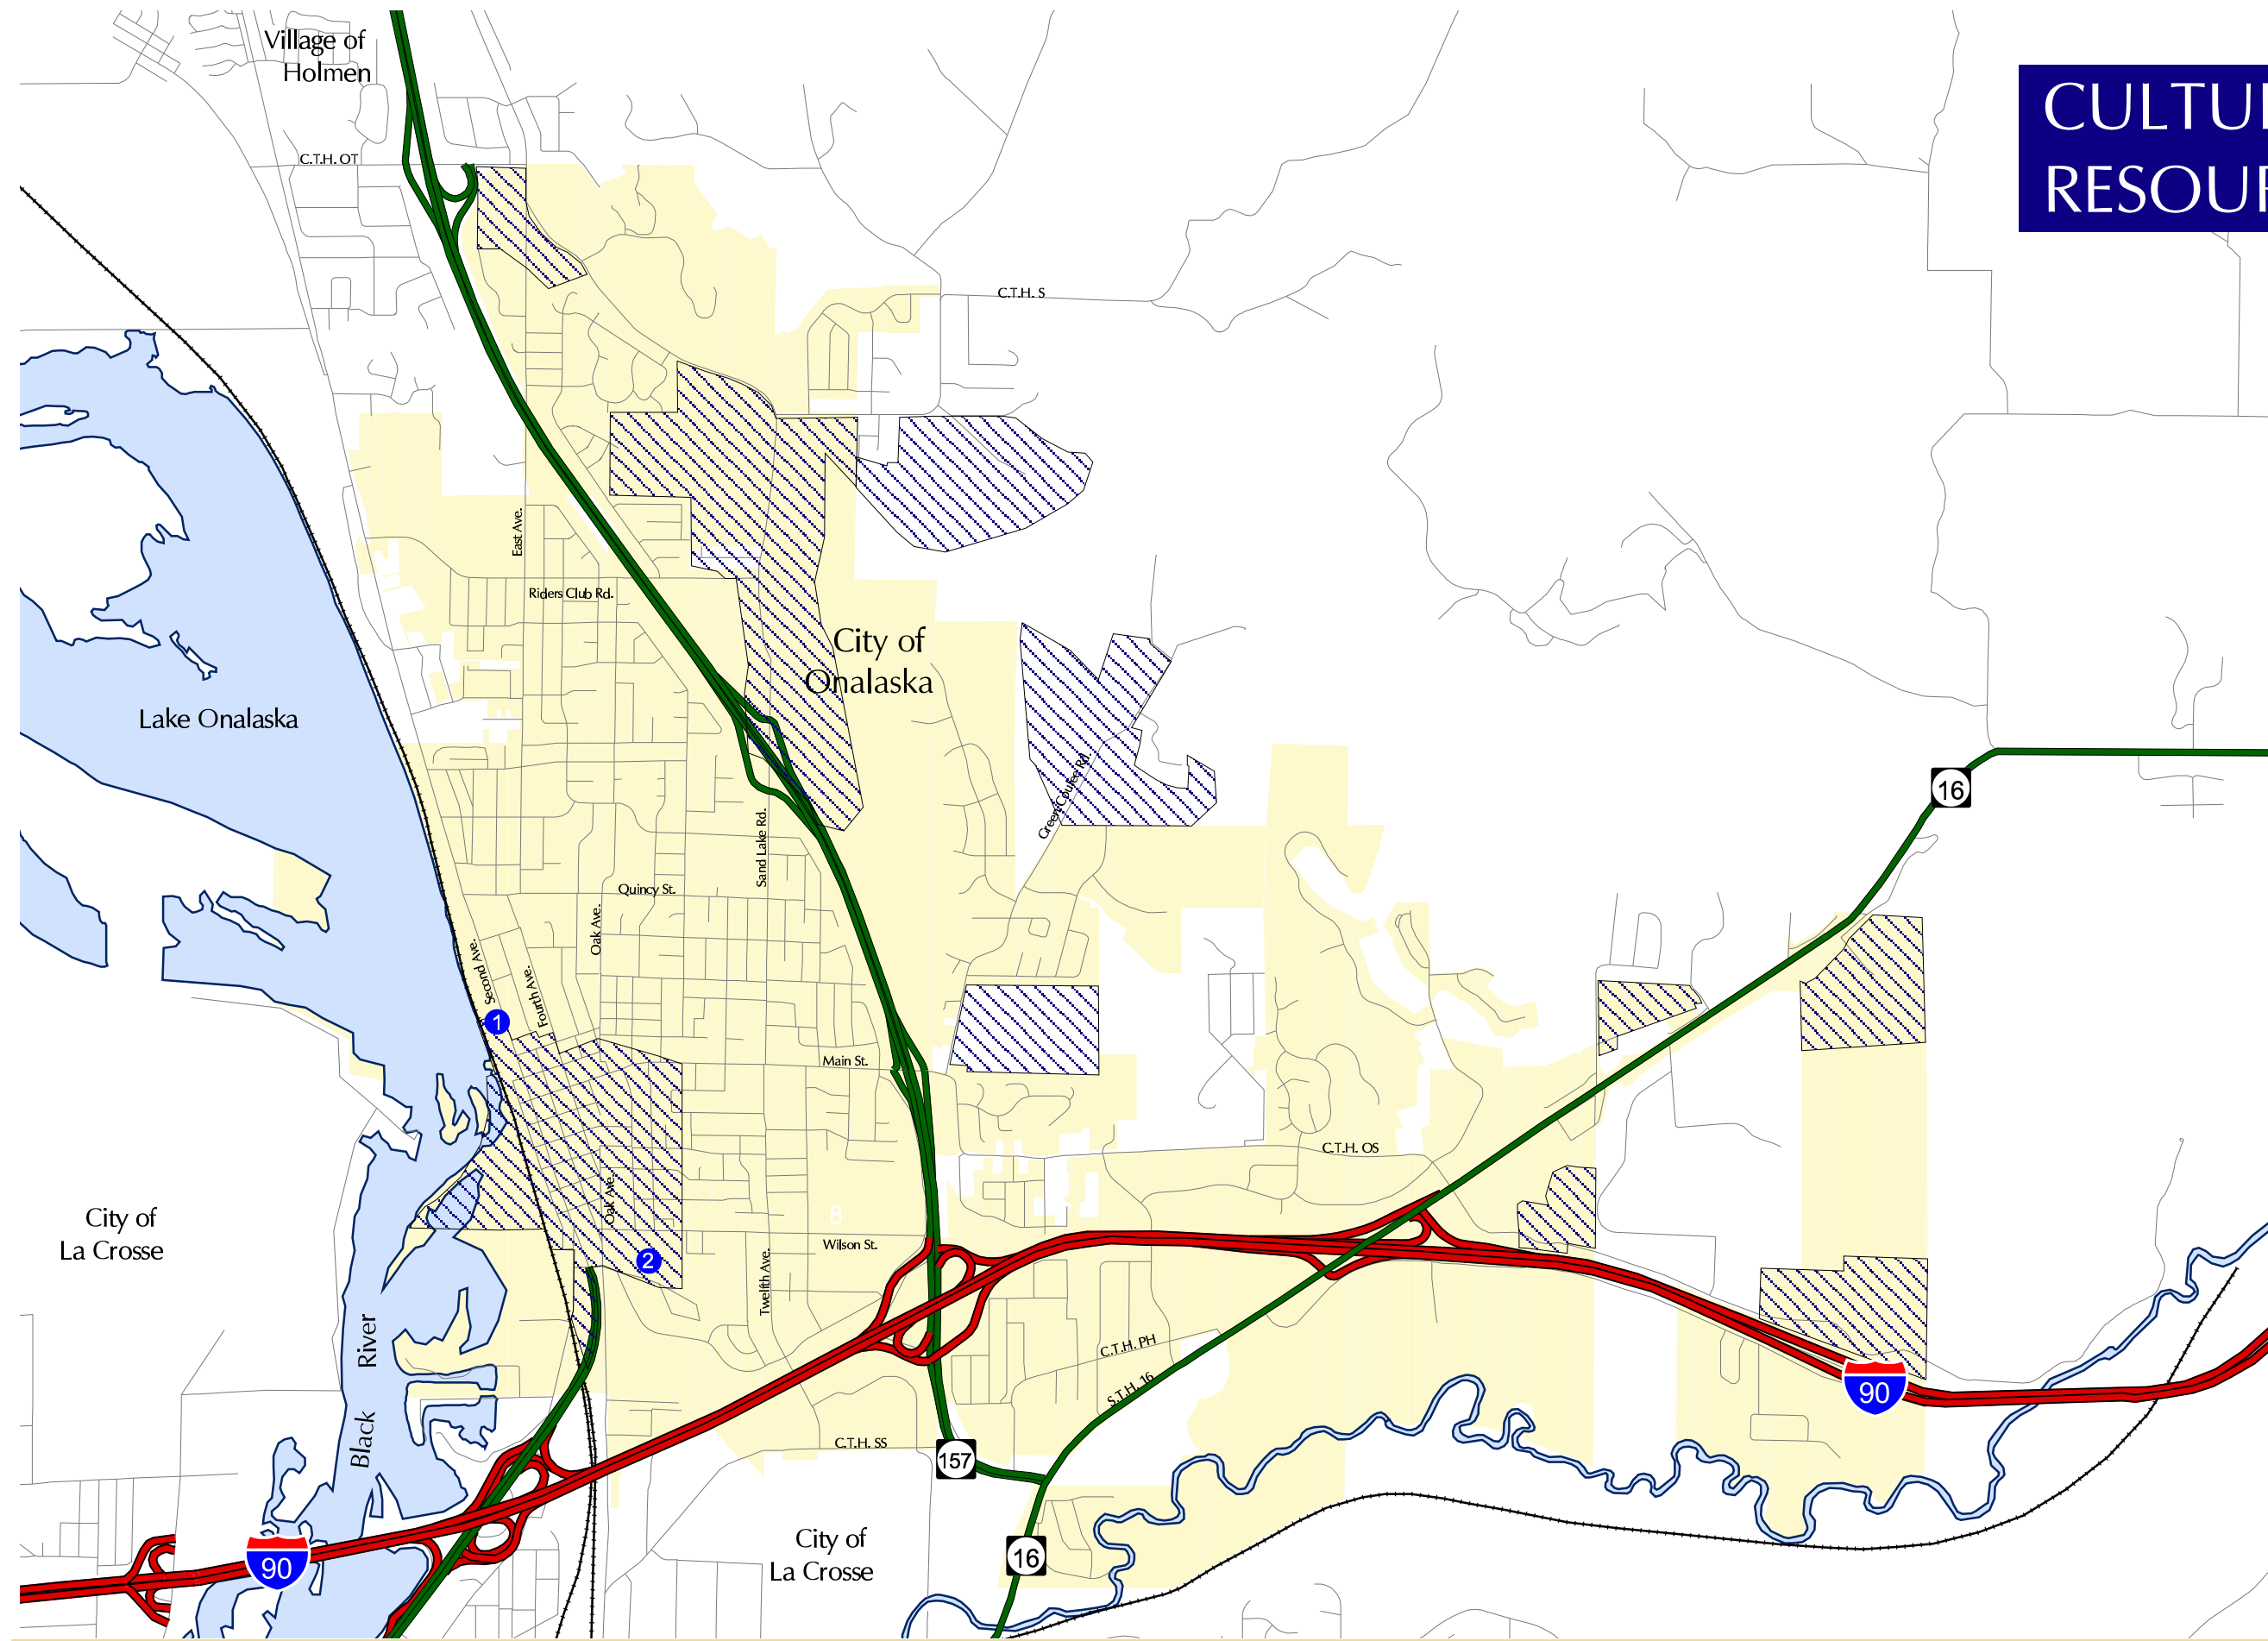

CULTURAL RESOURCES

City of Onalaska Smart Growth Plan

Figure X.X

Onalaska, Wisconsin

- Legend**
-  Archeological Sites
 - National Register of Historic Places**
 -  Nichols / Hermann House
 -  Onalaska High School Annex
 -  Road Centerline
 -  City of Onalaska

0' 1/2 Mile 1 Mile