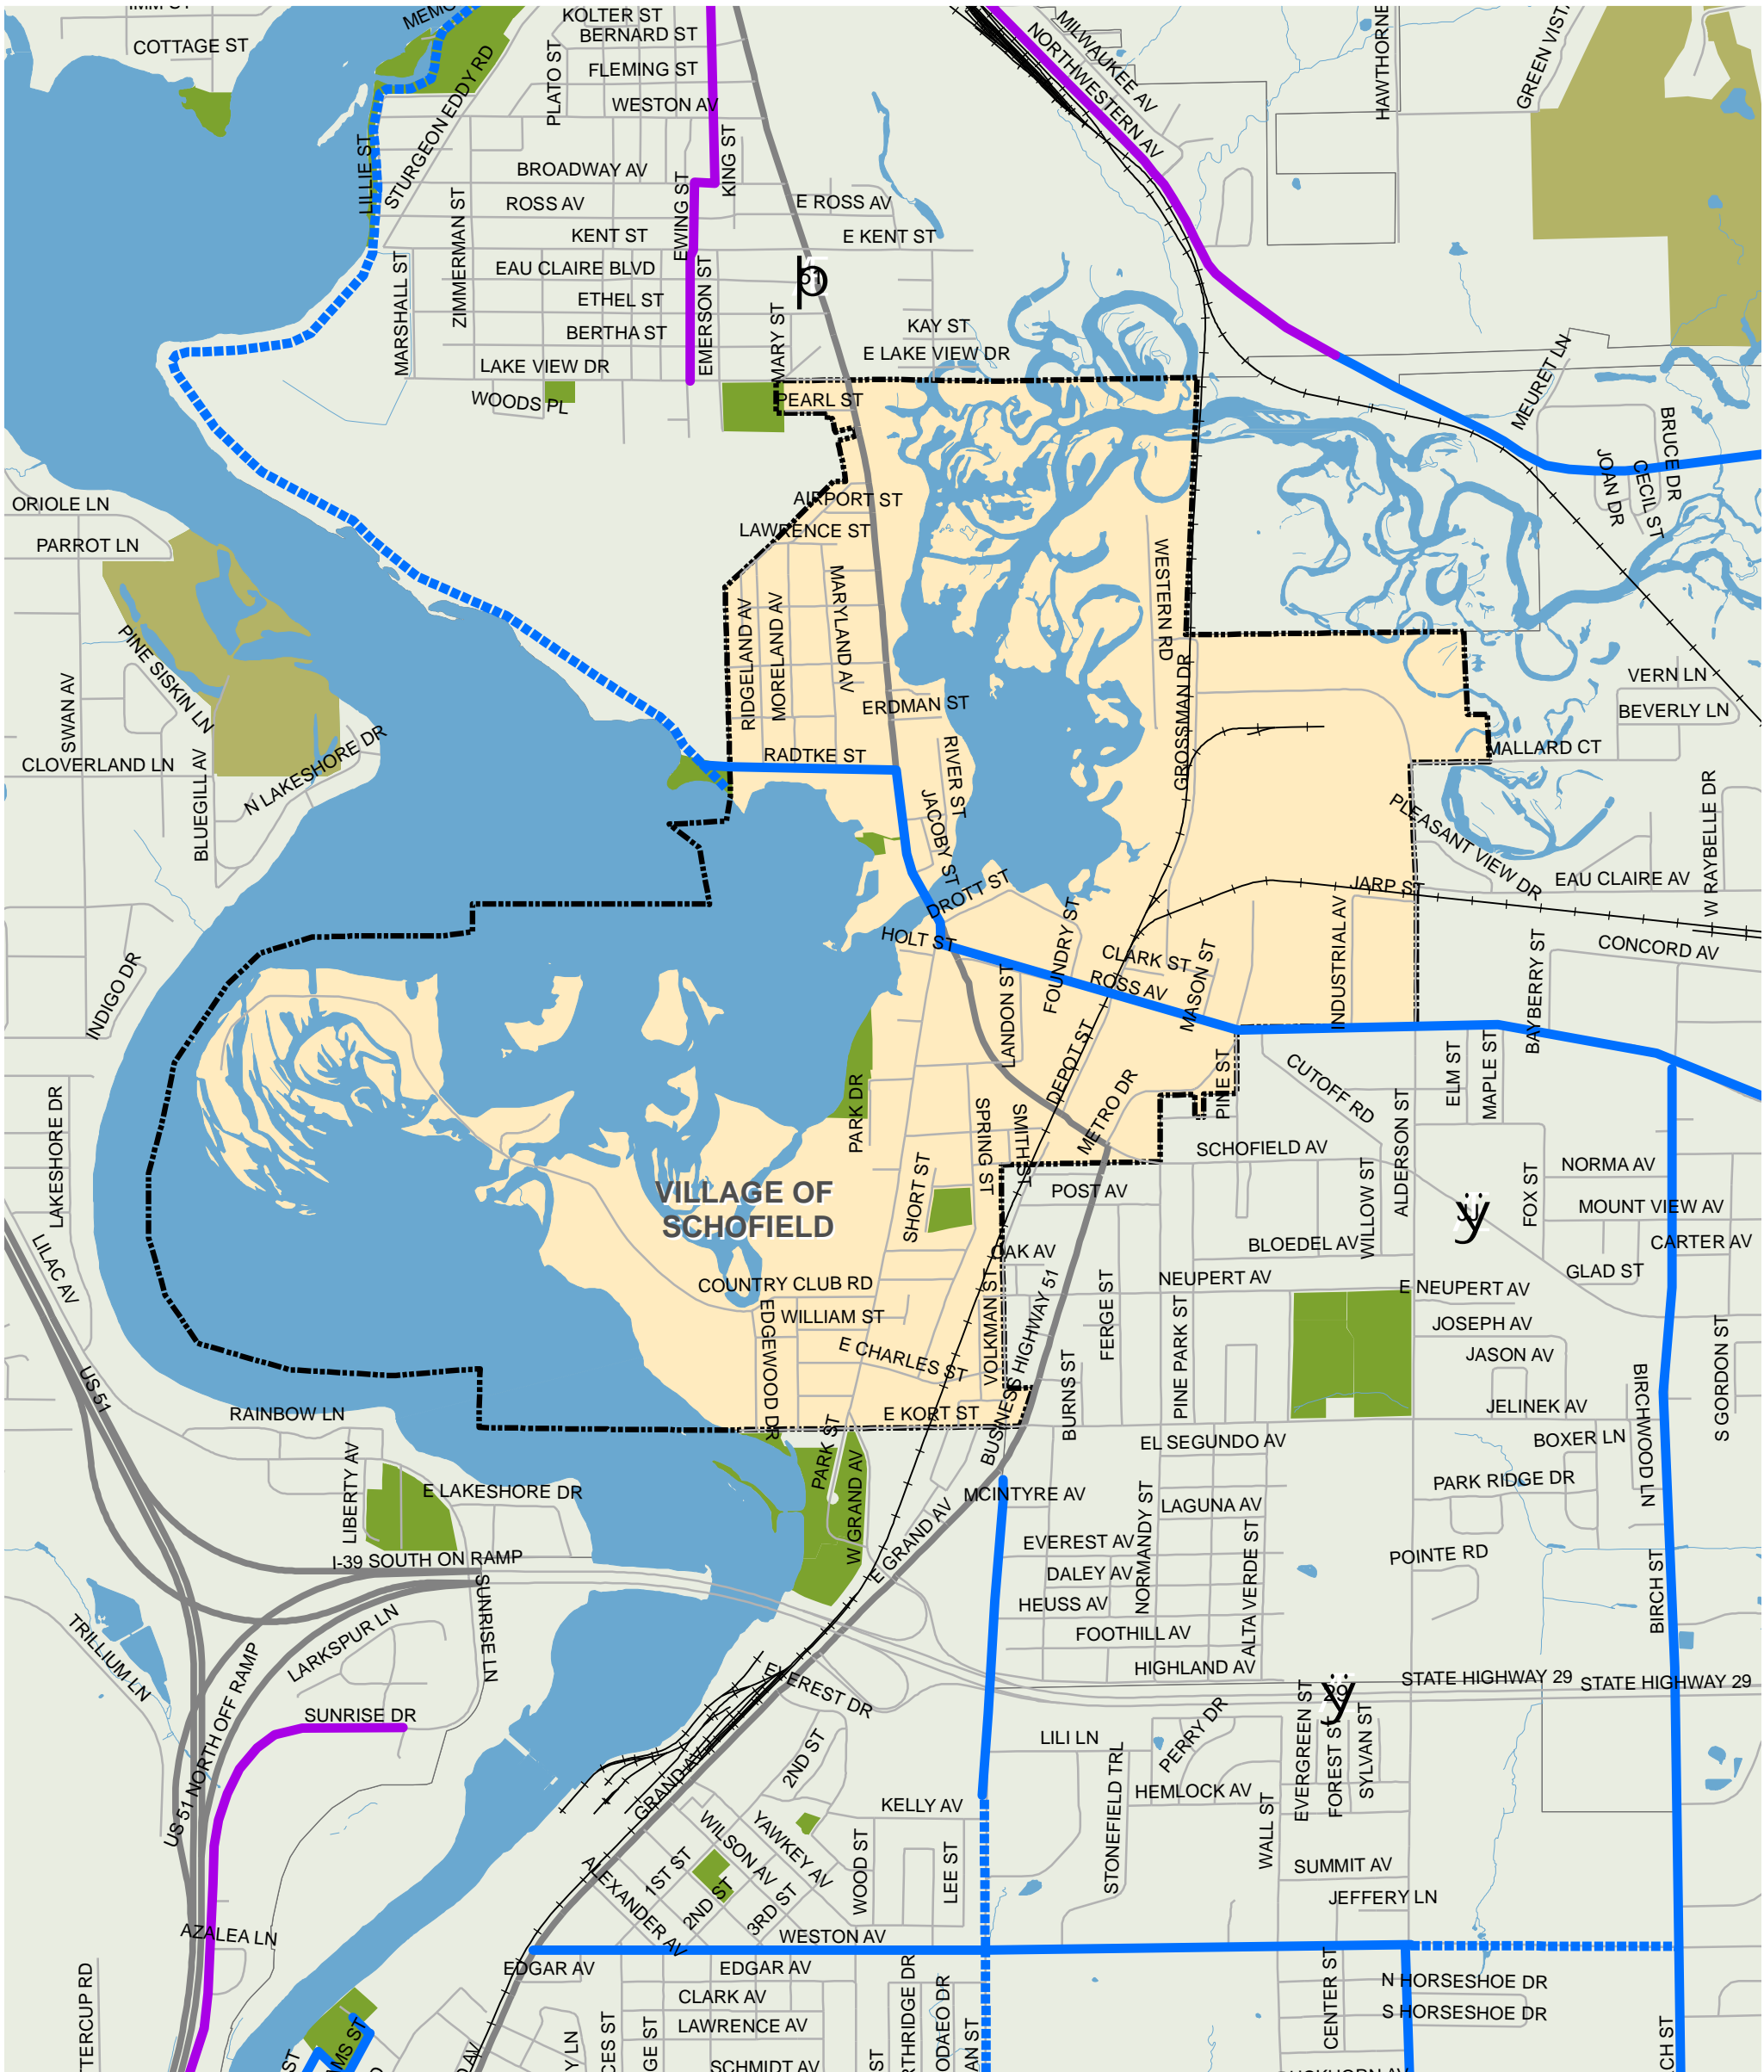

WAUSAU MPO BICYCLE & PEDESTRIAN PLAN SCHOFIELD BICYCLE ROUTES

- Legend**
- MPO Boundary
 - Park
 - City of Schofield
 - Existing Off-Street Path
 - Local Bike Route
 - Proposed On-Street Bike Route
 - Proposed On Street Bike Route (Requires Improvement)

Project # 2274
April 15, 2008

MAP #3